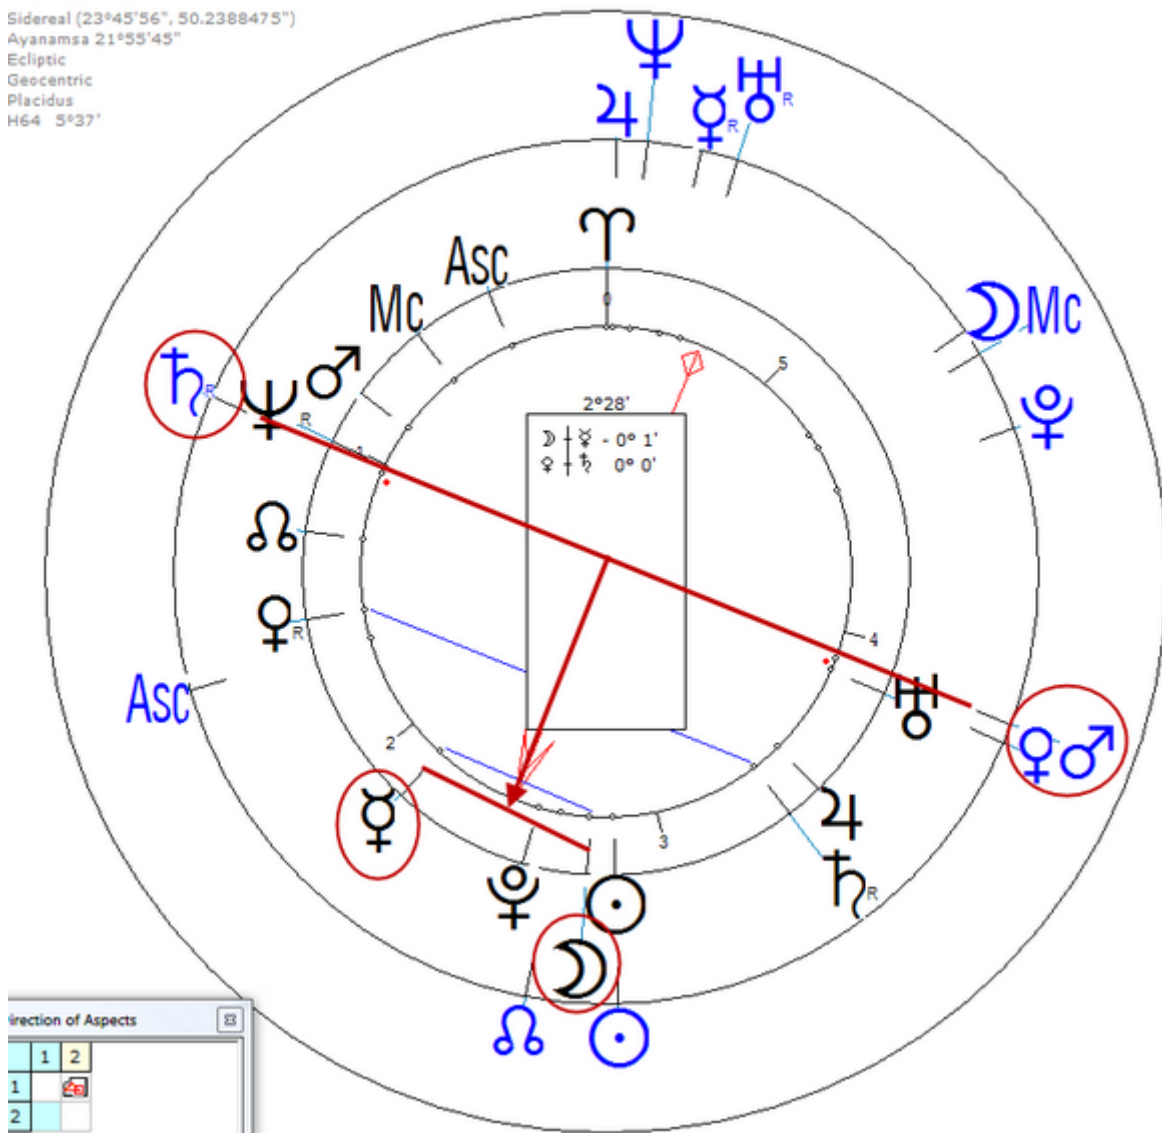

Solar Return (Harmonic 64)

Solar $\♁/\♄$ = Solar $\♀$ (Neck) = $\♃/\♁$

Pellizza da Volpedo, Giuseppe
28 July 1868 Tue 23:00 (GMT+0:50) 44n53 8e59
Volpedo, Italy

Sidereal (23°45'56", 50.2388475")
Ayanamsa 21°55'45"
Ecliptic
Geocentric
Placidus
H64 5°37'